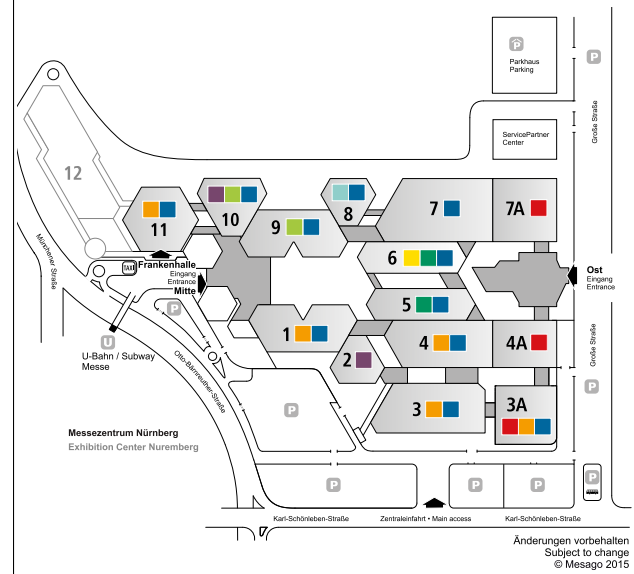

Job board

Discover up-to-date job offers at the job board in hall 3, booth 3-675.

Free WiFi

Use the free of charge WiFi at the exhibition.

Further information at:

sps-exhibition.com/visitors

Exhibition plan

Mechanical infrastructure

Industrial communication

Main topics are valid for the complete hall.

Organizer

mesago

Messe Frankfurt Group

Mesago Messemanagement GmbH

Rotebuehlstr. 83 – 85